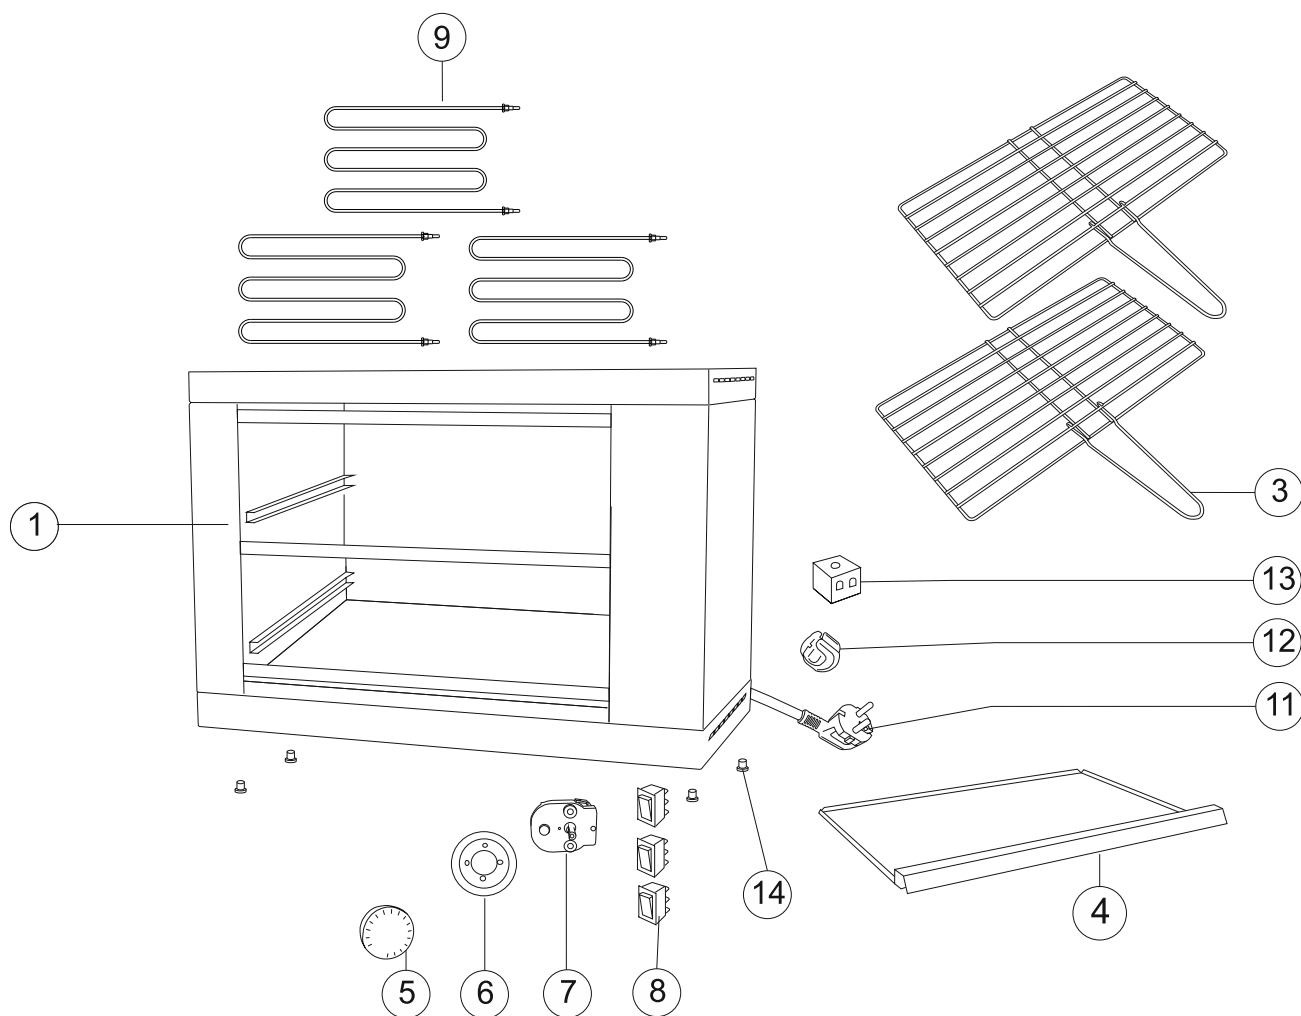

Mod: **WR-TSE2-D**

Production code: **TKD1T-RB NV**

Professional Toaster-Salamander

Part List - WR-TSE2-D			
Item #	Code	Designation	Qty
1	119TKDT-RB	Steel body 2 levels with timer	1
3	09GA400	Grill 400 removable	1
4	109BDTK	Tray TK	1
5	06BT001-TI	Timer knob Mod. 2	1
6	109ES000	Knob accessorie	1
7	07TI000	Timer 0/15min 230V	1
8	07IU012	Single light switch Green F11.405 230V	3
9	07RE053	Heating element 1100W/230V	3
11	07CA007	Power cord F3G1,5mm ²	1
12	06CC001	Strain relief 3X1,5	1
13	07LG001	Connecting block ceramic	1
14	206TA002S	Rubber feet + screw	4