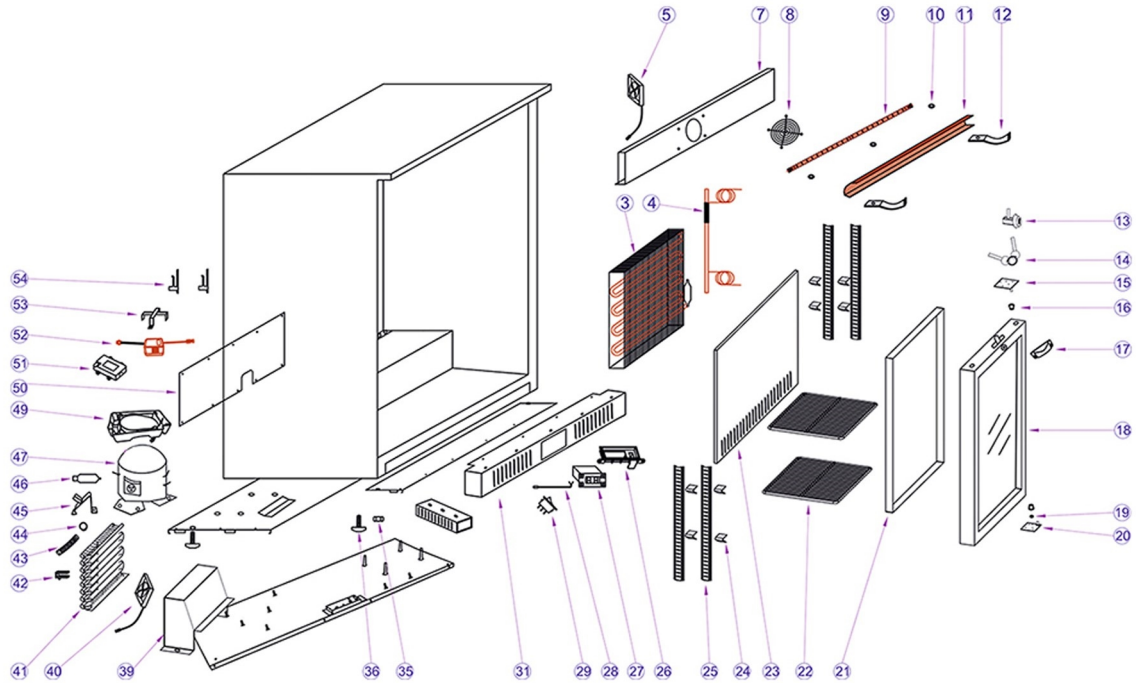

15860 / DB105H

Position	ItemNo	Description
03	14285	Evaporator
04	14526	Heat Exchanger
05	13463	Fan
07	13432	Evaporator Fan Cover
	45266	LED Light
08	13561	Finger Guard
09	15585	LED Light
10	10107	Silicone Pad
11	15447	Light Cover
12	15356	End Piece For Lamp Cover
13	10684	Lock
14	10673	Key
15	12956	Top Hinge
16	12784	Bushing
17	12682	Handle
18	12251	Glass Door
19	10063	Nylon Washer
20	12750	Bottom Hinge
21	12603	Gasket
22	15030	Shelf
23	14393	Evaporator Cover
24	15084	Shelf Clip
25	14994	Rail For Shelves
26	13951	Thermostat Box
27	14062	Thermostat XR02CX Blue
	38636	Thermostat Blue
	42057	Thermostat DT-01
28	13873	NTC Probe
	42060	NTC Probe for Thermostat DT-01
29	13748	Light Switch
31	10838	Bottom Panel
35	10059	Nut
36	14558	Adjustable Feet
39	14169	Condenser Air Conductor
40	13463	Fan
41	14134	Condenser
42	13726	Wire Clamp
43	11438	Drain Hose
44	11423	Clamp For Drain Pipe
45	10048	Dry Filter Bracket
46	15711	Filter Drier
47	11710	Compressor ETZ72L R600A
49	11482	Drip Tray
50	10776	Back Plate
51	13652	Junction Box
52	13689	Power Supply
53	10026	Adaptor Bracket
54	13728	Wire Holder

15860 / DB105H

<b>TEFCOLD</b> <small>Cool Products Worldwide</small>	Date: 201204
DB105H-I	Rev.: 02
Exploded view	Rev. by: rfj
Drawing no.:	