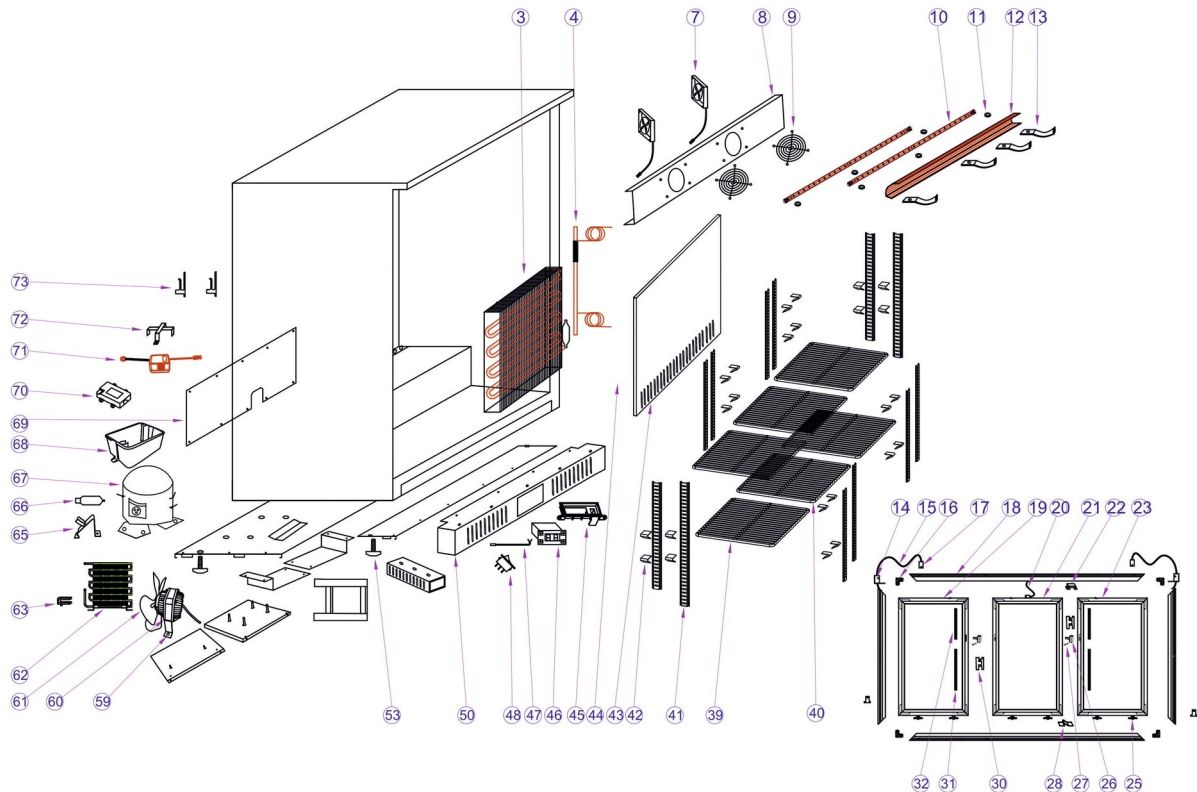

15870 / DB300S-3

Position	ItemNo	Description
03	14291	Evaporator
04	14528	Heat Exchanger
07	13411	Evaporator Fan 12 VDC
08	13435	Evaporator Fan Cover
09	13561	Finger Guard
10	15593	LED Light 445 mm
11	10107	Silicone Pad
12	15416	Lamp Cover
13	15356	End Piece For Lamp Cover
14	14638	Complete Side Wheel
15	12424	Spring 90cm
16	12000	Door Frame Connection
17	12227	Fixation Of Spring (Top)
18	12013	Door Frame Top
19	12318	Glass Door Left
20	12169	Door Spring Middle
21	12328	Glass Door Middle
22	12182	Door Stop Top
23	12340	Glass Door Right
24	12010	Door Frame Right
25	12197	Door Wheel
26	10713	Lock With Key
27	10667	Ekstra Keys
28	12184	Door Stopper Bottom
29	11994	Door Frame Bottom
30	12425	Stay Fastener
31	12391	Sealing Left/Right
32	12392	Sealing Strip Between Doors
33	12008	Door Frame Left
39	15145	Shelf, Side For Db300H
40	15102	Shelf Middle
41	14994	Rail For Shelves
42	15084	Shelf Clip
43	14403	Evaporator Cover
45	13951	Thermostat Box
46	14062	Thermostat XR02CX Blue
	38636	Thermostat Blue
	42057	Thermostat DT-01
47	13873	NTC Probe
	42060	NTC Probe for Thermostat DT-01
48	13748	Light Switch
50	10844	Bottom Panel
53	14558	Adjustable Feet
59	13364	Condenser Fan Foot
60	13371	Condenser Fan Motor ECM
61	13484	Fan Blade 200 mm For CA03
62	14143	Condenser
63	13726	Wire Clamp
65	10048	Dry Filter Bracket
66	15710	Filter Drier
67	11715	Compressor FTH60/LK68CU1 R290
68	11496	Drip Tray
69	10783	Back Plate
70	13652	Junction Box
71	13690	Power Supply
72	10030	Bracket For Power Supply
73	13728	Wire Holder

15870 / DB300S-3

<b>TEFCOLD</b> Cool Products Worldwide	Date: 201204
DB300S-3-P	Rev.: 02
Exploded view	Rev. by: rfj
Drawing no.:	