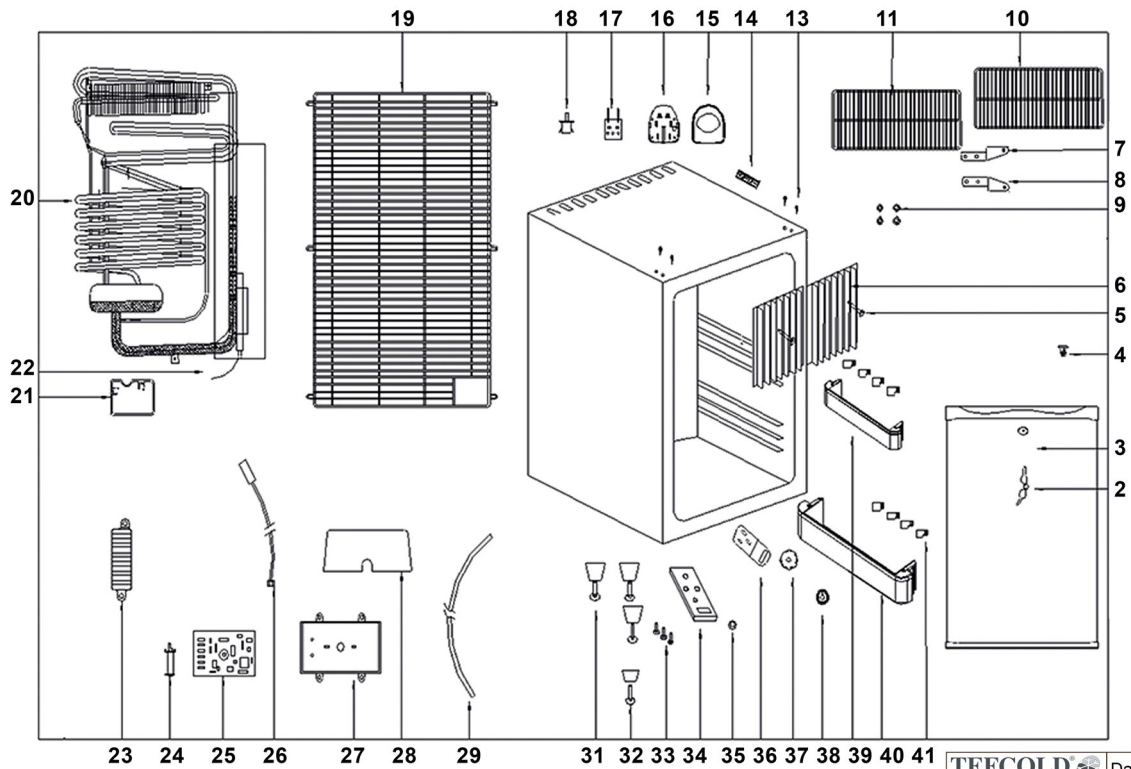

31559 / TM52

Position	ItemNo	Description
02	11900	Door
03	10672	Key
04	10698	Lock Cap
05	16848	Screw
06	14214	Cooling Plate
07	12880	Left Hinge
08	12921	Right Hinge
09	10087	Screw Cover
10	15069	Shelf Big
11	15127	Shelf Small
13	12922	Screw For Top Hinge
14	12840	False Top Hinge
15	15402	Lamp Cover
	34912	Thermostat Cover 2021 Version
16	15453	Light House
	34911	Thermostat PCB with LED 2021 Version
17	15574	LED Light
18	13739	Light Switch
19	10761	Back Grill
20	15688	Absorption Unit
21	11565	Water Box
22	13278	Heating Element 90 W
23	13895	Probe Holder
24	13974	Thermostat Connector
25	14036	Thermostat PCB
	34913	Thermostat Power Supply PCB 2021 Version
26	14038	Thermostat Probe
27	13943	Thermostat Baseboard
28	13653	Junction Box
29	11444	Drain Pipe
31	14572	Big Feet
32	14597	Small Feet
33	14596	Screw For Foot
34	12741	Bottom Hinge
35	10063	Nylon Washer
36	10690	Lock Bracket
37	14045	Thermostat Scale
38	14017	Thermostat Knob
39	35259	Small Door Shelf From 2020
40	35260	Big Door Shelf From 2020
41	12422	Spacer For Door Shelf

2023-03-04

31559 / TM52

TEFCOLD® Cool Products Worldwide	Date: 201212
Model: TM52	Rev.: 03
Exploded view	Rev. by: rfj
Drawing no.:	