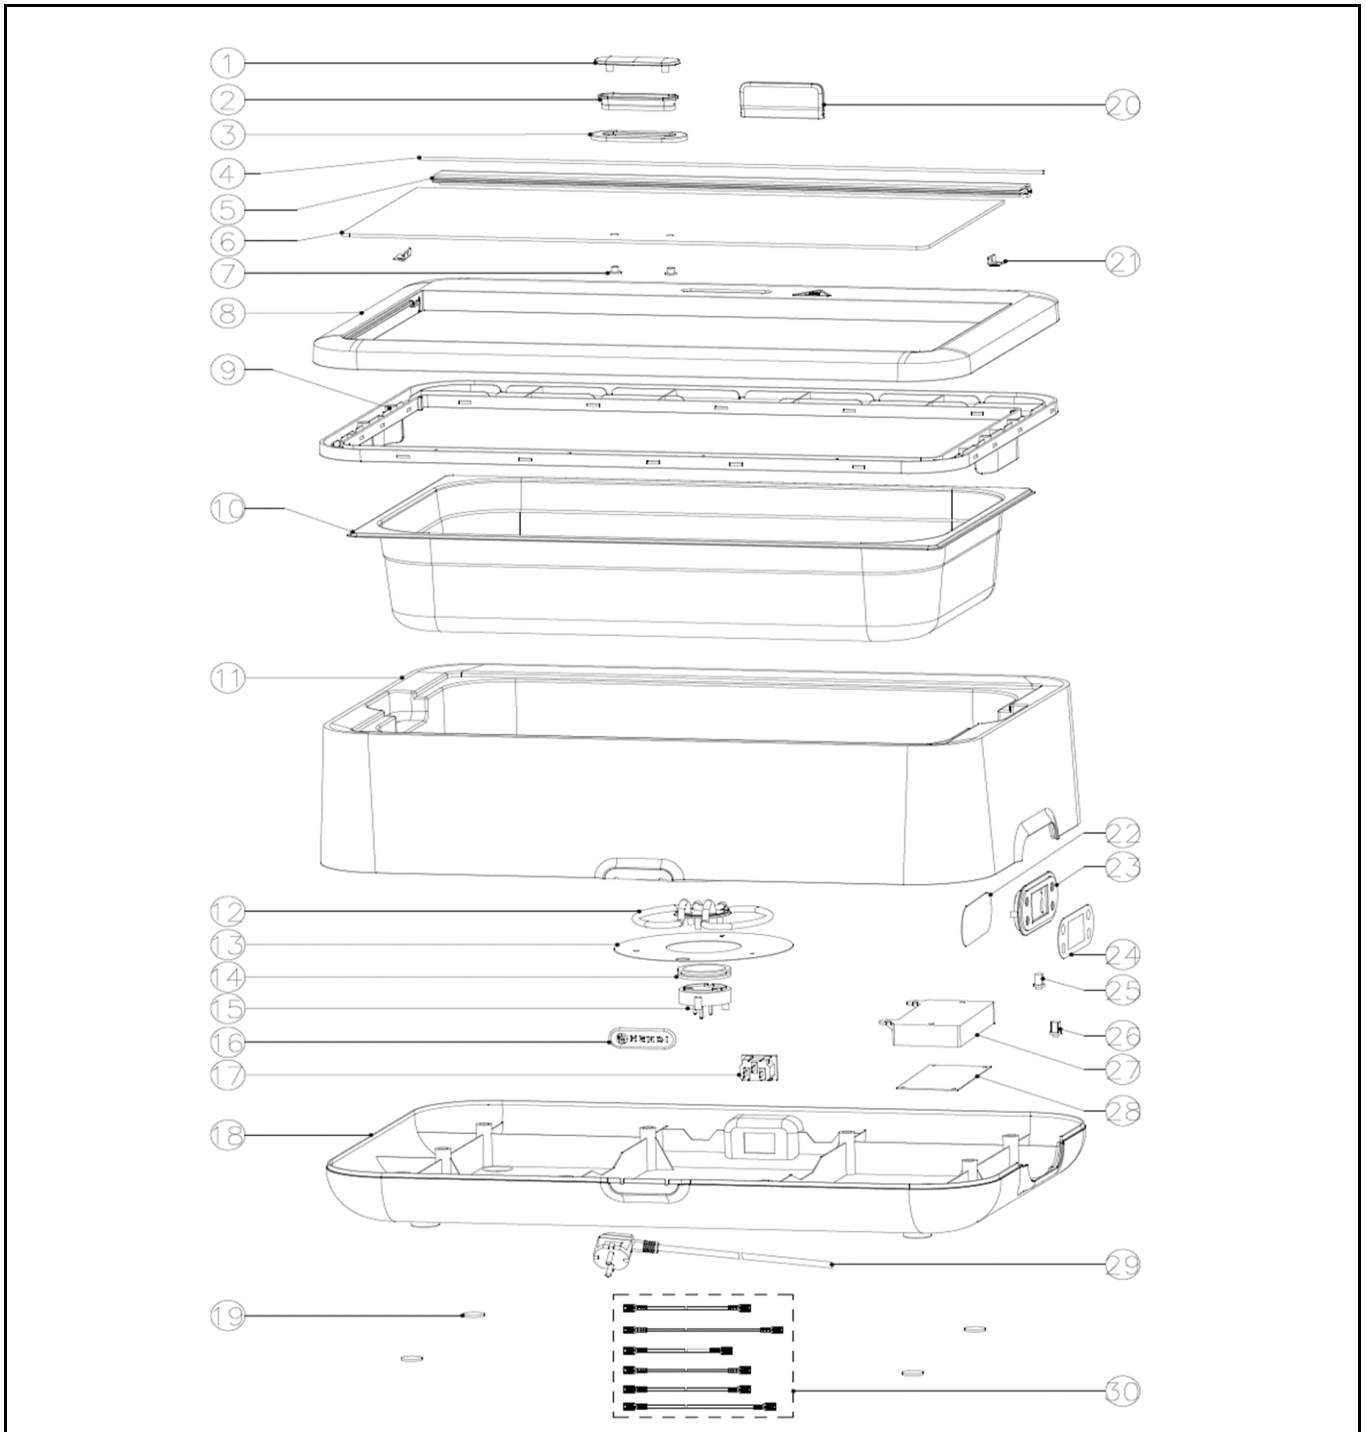

Drawing

Tools for Chefs

Hendi B.V.
Steenoven 21
3911 TX Rhenen
The Netherlands

Batch #

V.01

Appliance part#

470411

Description

Chafing Dish "UNIQ" Black

Date 07-06-2023

Revision #

V.01

Revision First Bill of Materials (BOM)

Bill of materials (BOM)

HENDI Tools for Chefs Hendi B.V. Steenoven 21 3911 TX Rhenen The Netherlands	Batch #	Appliance part#
	V.01	470411
	Description	
Chafing Dish "UNIQ" Black		

Date	07-06-2023	Revision #	V.01
Revision	First Bill of Materials (BOM)		

Item	Description	Part#	Quantity	Remark	Picture
1	Handle cover	nss	1		
2	Lid handle	963241	1	Incl. item 1, 3 and 7	
3	Handle bracket	nss	1		
4	Lid shaft	nss	1		
5	Glass lid bracket	nss	1		
6	Glass lid	963340	1	Incl. item 4, 5, 8, 9 and 21	
7	Glass protector	nss	1	Available as 963241	
8	Lid frame (upper)	nss	1		
9	Lid frame (lower)	nss	1		
10	Container GN1/1	n/a	1		
11	Housing frame	n/a	1		
12	Heating element	963258	1		
13	Heating element bracket	n/a	1		
14	Heating element seal	963265	1		
15	Hi-limiter	963289	1		
16	Logo badge "Hendi"	n/a	1		
17	Power socket (C14)	n/a	1		
18	Housing cover (bottom)	n/a	1		
19	Feet	963289	4		
20	Card holder	n/a	1		
21	Lid shaft bracket	nss	2		
22	Control PCB	963296	1		
23	Control panel bracket	n/a	1		
24	Control panel sticker	963302	1		
25	Temperature sensor	963319	1		
26	Waterlevel sensor	963326	1		
27	Main pcb housing	n/a	1		
28	Main PCB	963333	1		
29	Power cord	900680	1		
30	Wire harness	n/a	1		

n/a -> not available

nss -> not sold separately