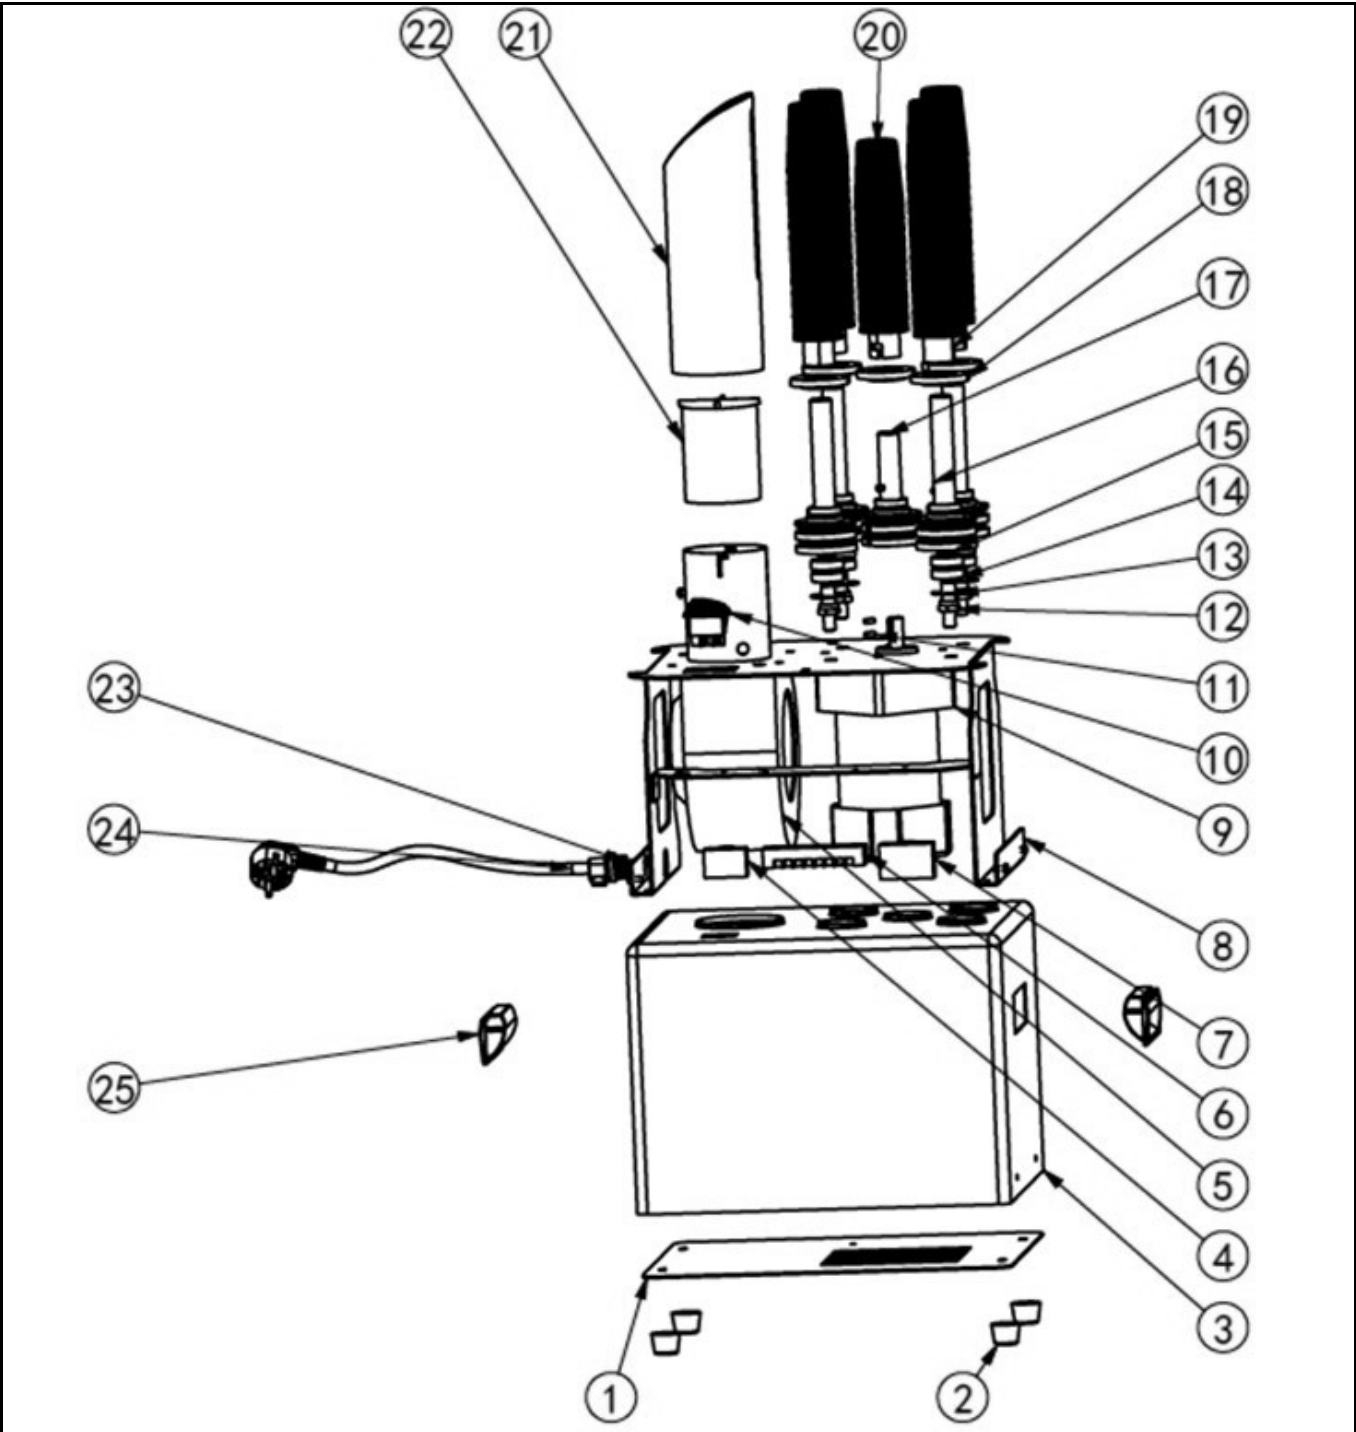

Drawing

Tools for Chefs

Hendi B.V.
Innovatielaan 6
6745 XW De Klomp
The Netherlands

Batch #	Appliance part#
000000 and up	236666

Description
Glass polisher

Date	03-07-2024	Revision #	V.01
Revision	First Bill of Materials (BOM)