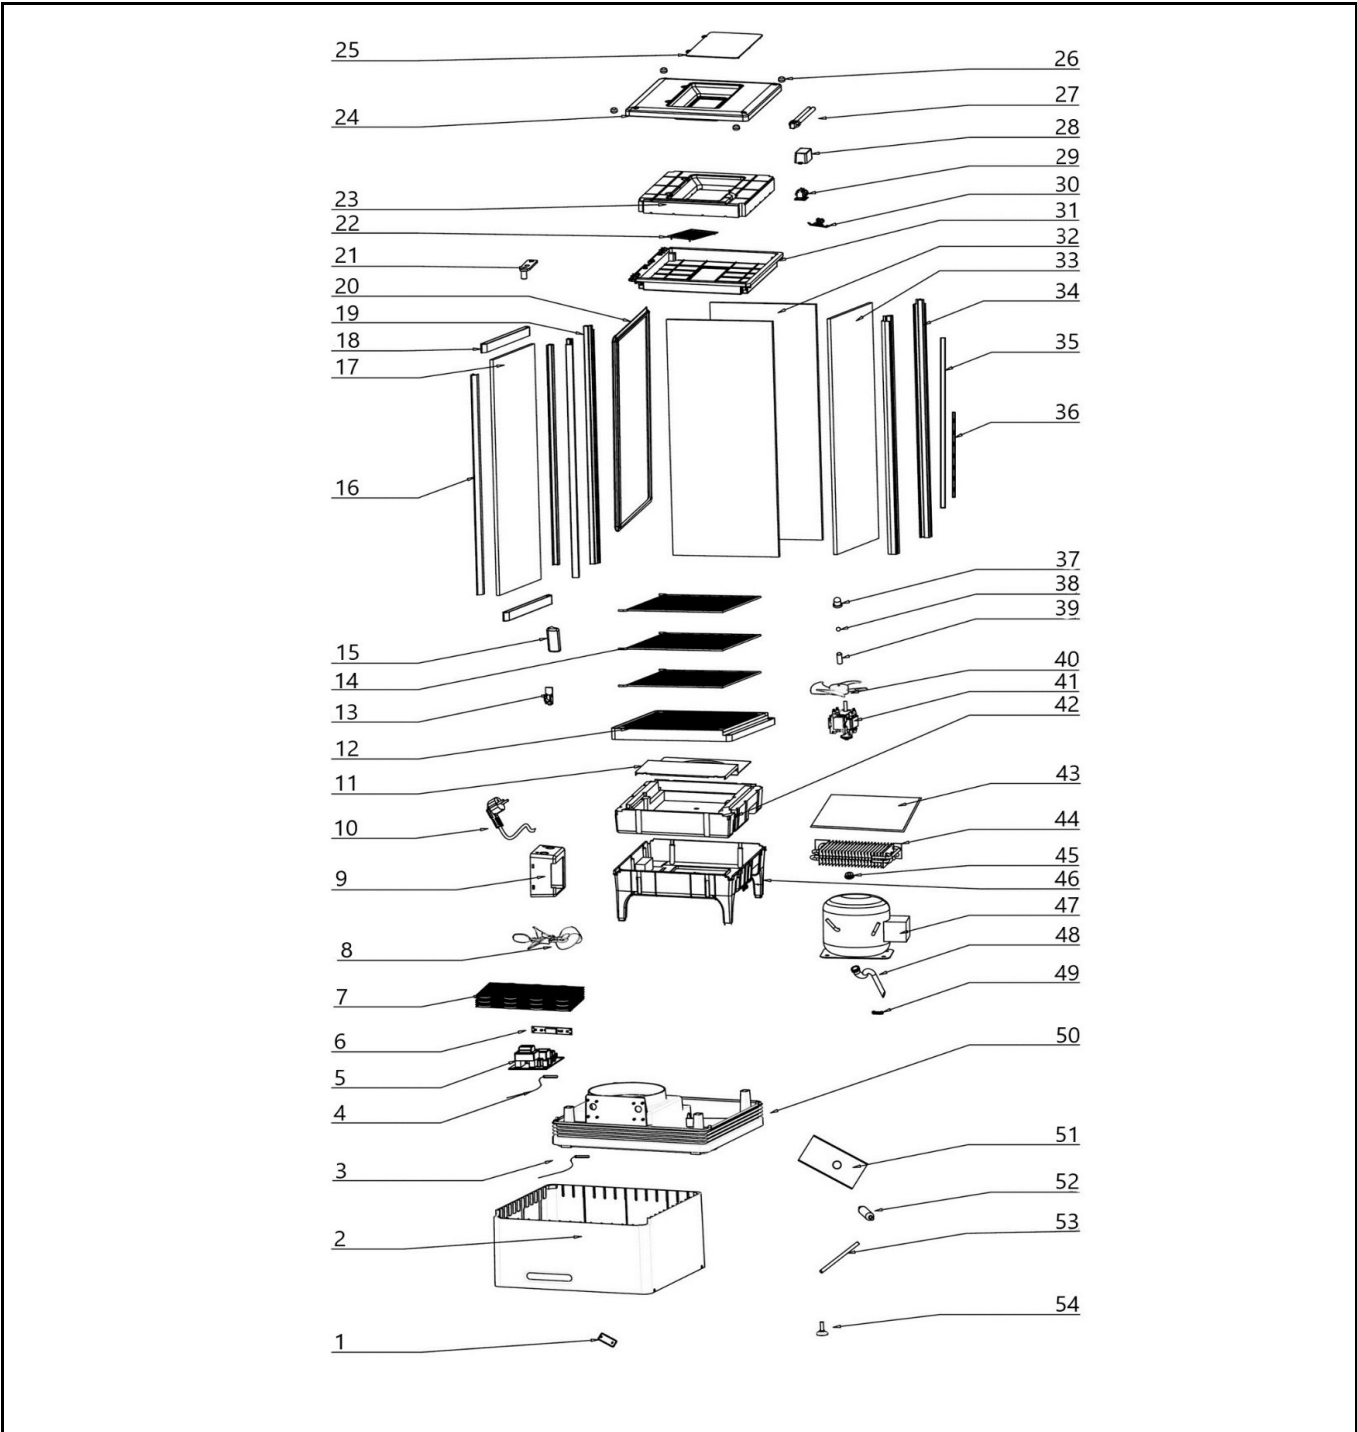

Refrigerated display cabinet 98L Black

Date	09-12-2021	Revision #	1.0
Revision	First Bill of Materials (BOM)		

Bill of materials (BOM)

 <p>HENDI Tools for Chefs</p> <p>Hendi B.V. Steenoven 21 3911 TX Rhenen The Netherlands</p>	Batch #	Appliance part#
	170581 until HK022221	233269
	Description	
Refrigerated display cabinet 98L Black		

Date	09-12-2021	Revision #	1.0
Revision	First Bill of Materials (BOM)		

Item	Description	Part#	Quantity	Remark	Picture
1	Feet	n/a	2		
2	Housing	n/a	1		
3	Probe (defrost)	948705	1		
4	Probe (temperature)	948712	1		
5	Main PCB	948729	1		
6	Display PCB	948736	1		
7	Condensor	n/a	1		
8	Condensor fanblade	n/a	1		
9	Main PCB housing	n/a	1		
10	Power cord	948743	1		
11	Evaporator bracket	n/a	1		
12	Ventilation tray	n/a	1		
13	Shelf holder	948774	8		
14	Shelf	948781	4		
15	Door handle	nss	1		
16	Door frame (left/right)	nss	2		
17	Door glass	nss	1		
18	Door frame (top/bottom)	nss	2		
15~18	Door complete	949030	1		
19	Conrner pole (front)	n/a	2		
20	Door gasket	949054	1		
21	Door hinge (top)	n/a	1		
22	Inner housing panel (top)	n/a	1		
23	Housing insulation (top)	n/a	1		
24	Housing panel (top)	n/a	1		
25	Housing cover (top)	n/a	1		
26	Screw cover	n/a	4		
27A	Lamp	948798	1	(until Batch HK014320)	
27B	LED light	960810	1	(Batch HK033620 and up)	
28	Ballast	948804	1		
29	Lamp fitting	n/a	1		
30	Lamp bracket	n/a	1		
31	Defuser	n/a	1		
32	Glass panel (side)	949061	1		
33	Glass panel (back)	949078	1		
34	Corner pole (back)	n/a	2		
37	Door hinge bushing	n/a	1		
38	Steel ball for door hinge	n/a	1		
39	Pin for door hinge	n/a	1		
40	Evaporator fanblade	n/a	1		
41	Fan motor	948811	1		
42	Evaporator insulation	n/a	1		
43	Evaporator cover	n/a	1		
44	Evaporator	n/a	1		
45	Fan mount ring	n/a	1		
46	Evaporator bracket	n/a	1		
47	Compressor	948828	1	(HVM86AA R600a)	
48	Drain pipe	n/a	1		
50	Housing base	n/a	1		
51	Fan motor bracket	n/a	1		
52	Dryer filter	n/a	1		
53	Coolant tube	n/a	1		
54	Feet (adjustable)	948835	2		