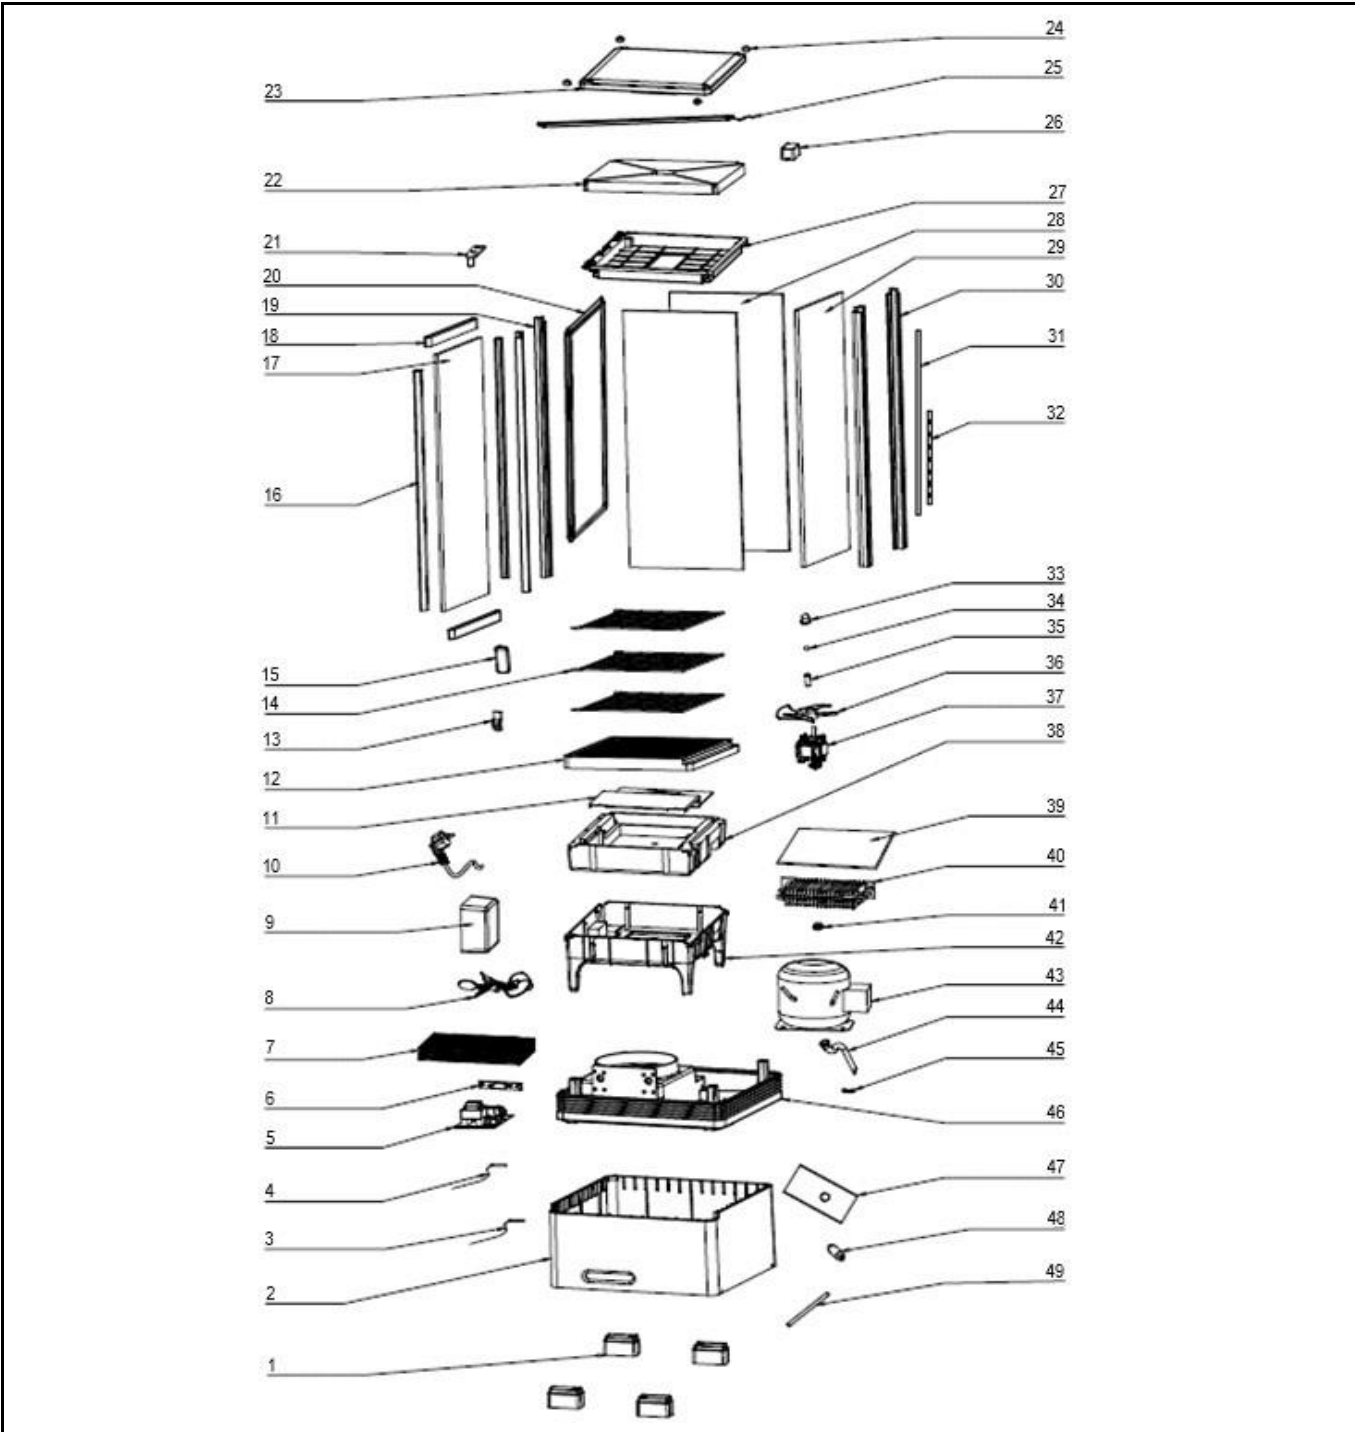

Drawing

Tools for Chefs

Hendi B.V.
Steenoven 21
3911 TX Rhenen
The Netherlands

Batch #	HK037421 and up	Appliance part#
		233269
Description		
Refrigerated display cabinet 98L Black		

Date	25-04-2024	Revision #	1,1
Revision	New shelf holder. Added switch and new LED light.