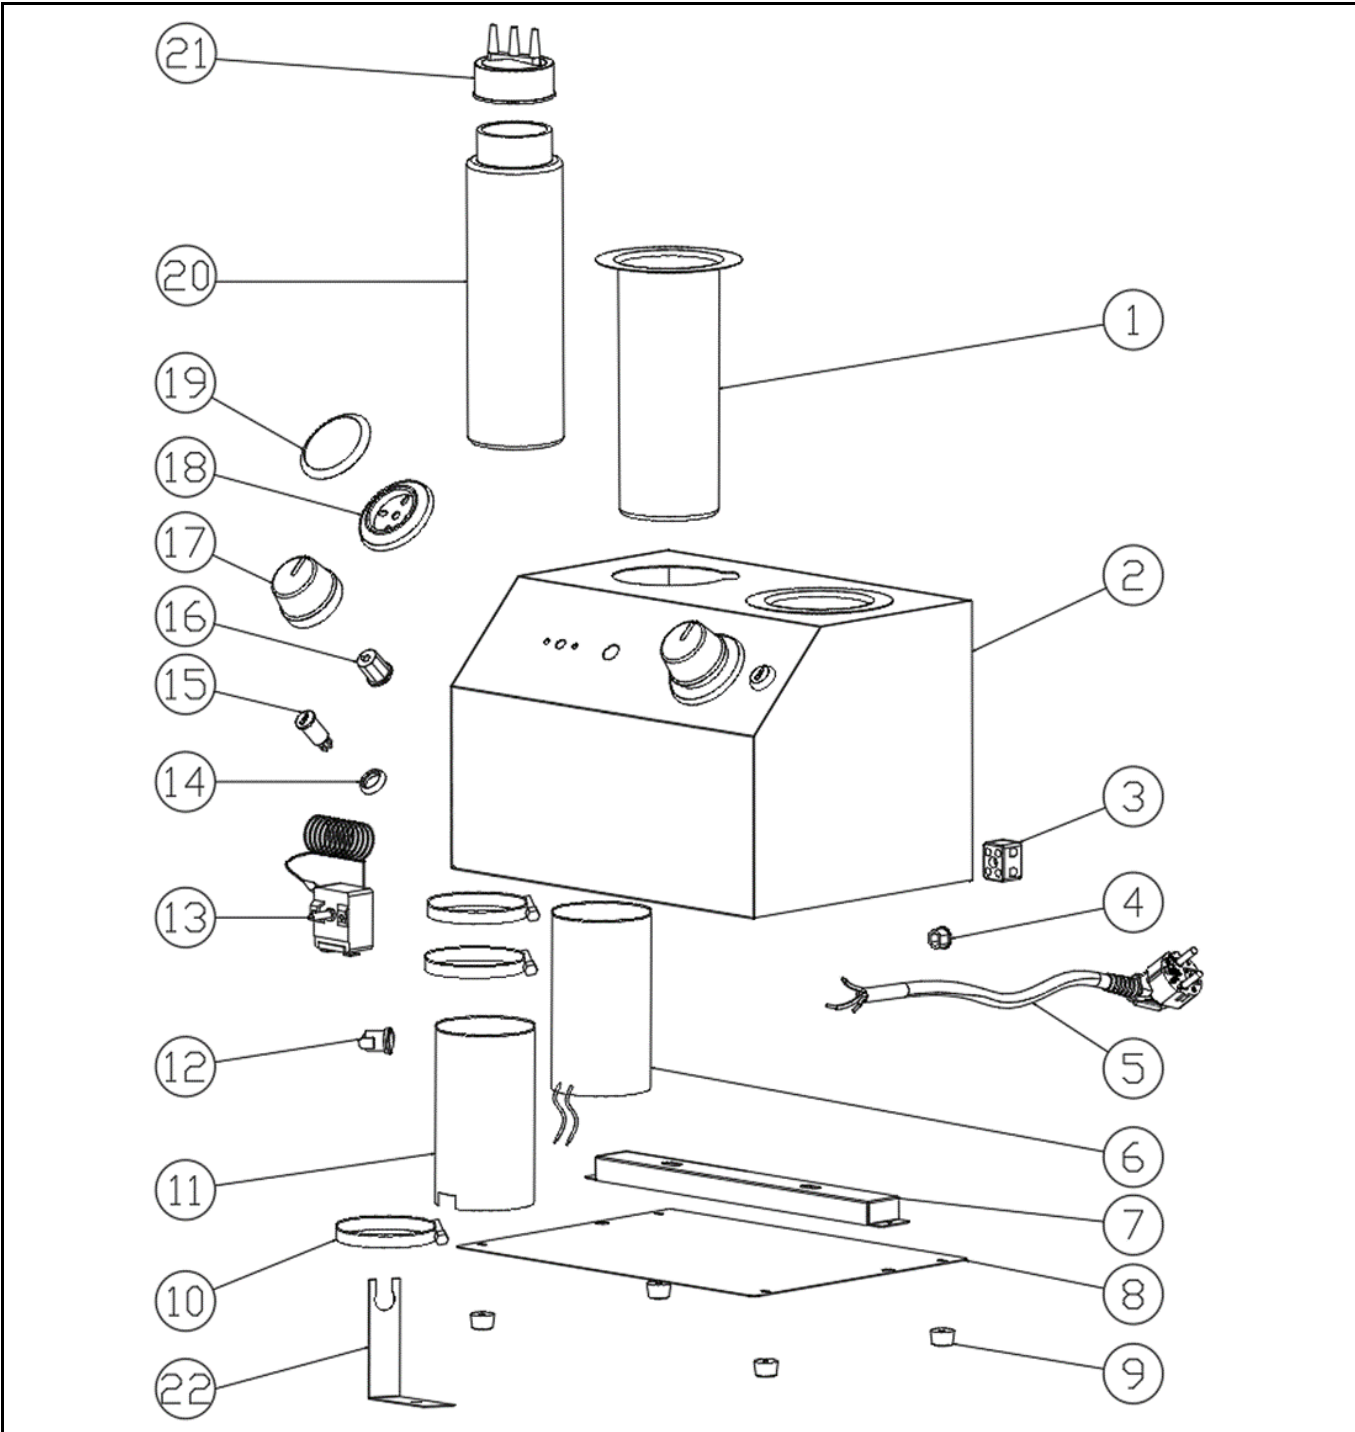

## Bill of materials (BOM)

 <div style="display: inline-block; vertical-align: middle; margin-left: 10px;"> <b style="font-size: 24px;">HENDI</b>  <small>Tools for Chefs</small> </div> <p><b>Hendi B.V.</b>                  Innovatielaan 6                  6745 XW De Klomp                  The Netherlands</p>	<b>Batch #</b>	<b>Appliance part#</b>
	000000 and up	<b>201725</b>
	<b>Description</b>	
	<b>Chocolate warmer double</b>	

<b>Date</b>	16-07-2024	<b>Revision #</b>	V.01
<b>Revision</b>	First Bill of Materials (BOM)		

Item	Description	Part#	Quantity	Remark	Picture
1	Inner pot	n/a	2		
2	Housing	n/a	1		
3	Terminal	930540	1		
4	Pull relief	n/a	1		
5	Power cord	n/a	1		
6	Heating element	966013	2		
7	Inner pot bracket	n/a	2		
8	Housing panel (bottom)	n/a	1		
9	Feet	966020	4	Set of 4 pcs	
10	Clamp	n/a	2		
11	Heating element bracket	n/a	2		
12	Hi-limiter (120°C)	966037	2		
13	Thermostat	966044	2		
14	Indicator light ring	nss	2		
15	Indicator light	912003	2		
16	Knob plug	nss	2		
17	Thermostat knob	966051	2		
18	Knob base	nss	2		
19	Knob graduation ring	nss	2		
20	Squeeze bottle	201732	2	Incl. item 21	
21	Squeeze bottle lid	nss	2		
22	Hi-limiter bracket	n/a	2		